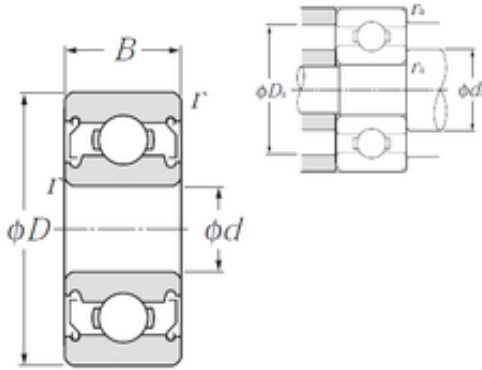

China 608 Bearing Supplier

NTN Miniature Bearing 696ZZ ball bearing OPEN ZZ Deep Groove ball bearing

Bearing No. 696ZZ

696ZZ Bearing 2D drawings and 3D CAD models

Size	6x15x5 mm
Bore Diameter	6 mm
Outer Diameter	15 mm
Width	5 mm
d	6 mm
D	15 mm
B	5 mm
C	5 mm
r min.	0,2 mm
da min.	7,6 mm
da max	7,8 mm
Da max.	13,4 mm
ra max.	0,2 mm
Weight	4,3 Kg
Basic dynamic load rating (C)	1,35 kN
Basic static load rating (C0)	0,53 kN
(Grease) Lubrication Speed	37 000 r/min
Category	Single Row Ball Bearings
Inventory	2.0
Manufacturer Name	NTN
Minimum Buy Quantity	N/A
Weight / Kilogram	0.004
Product Group	B00308
Enclosure	2 Metal Shields
Precision Class	ABEC 1 | ISO P0