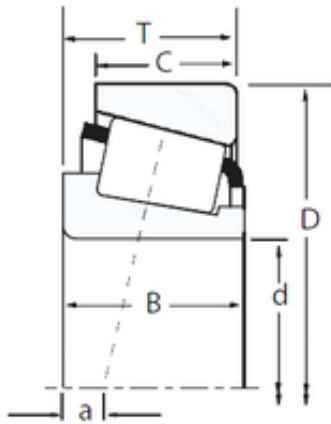

China 608 Bearing Supplier

hot sale high quality Tapered Roller Bearing
30306 timken beraing

Bearing No. 30306

Size	30x72x20.75 mm
Bore Diameter	30 mm
Outer Diameter	72 mm
Width	20,75 mm
d	30 mm
D	72 mm
T	20,75 mm
B	19 mm
C	16 mm
R	1,5 mm
r	1,5 mm
Weight	0,39 Kg
Dynamic load rating radial (C)	67,7 kN
Calculation factor (e)	0,31

30306 Bearing 2D drawings and 3D CAD models